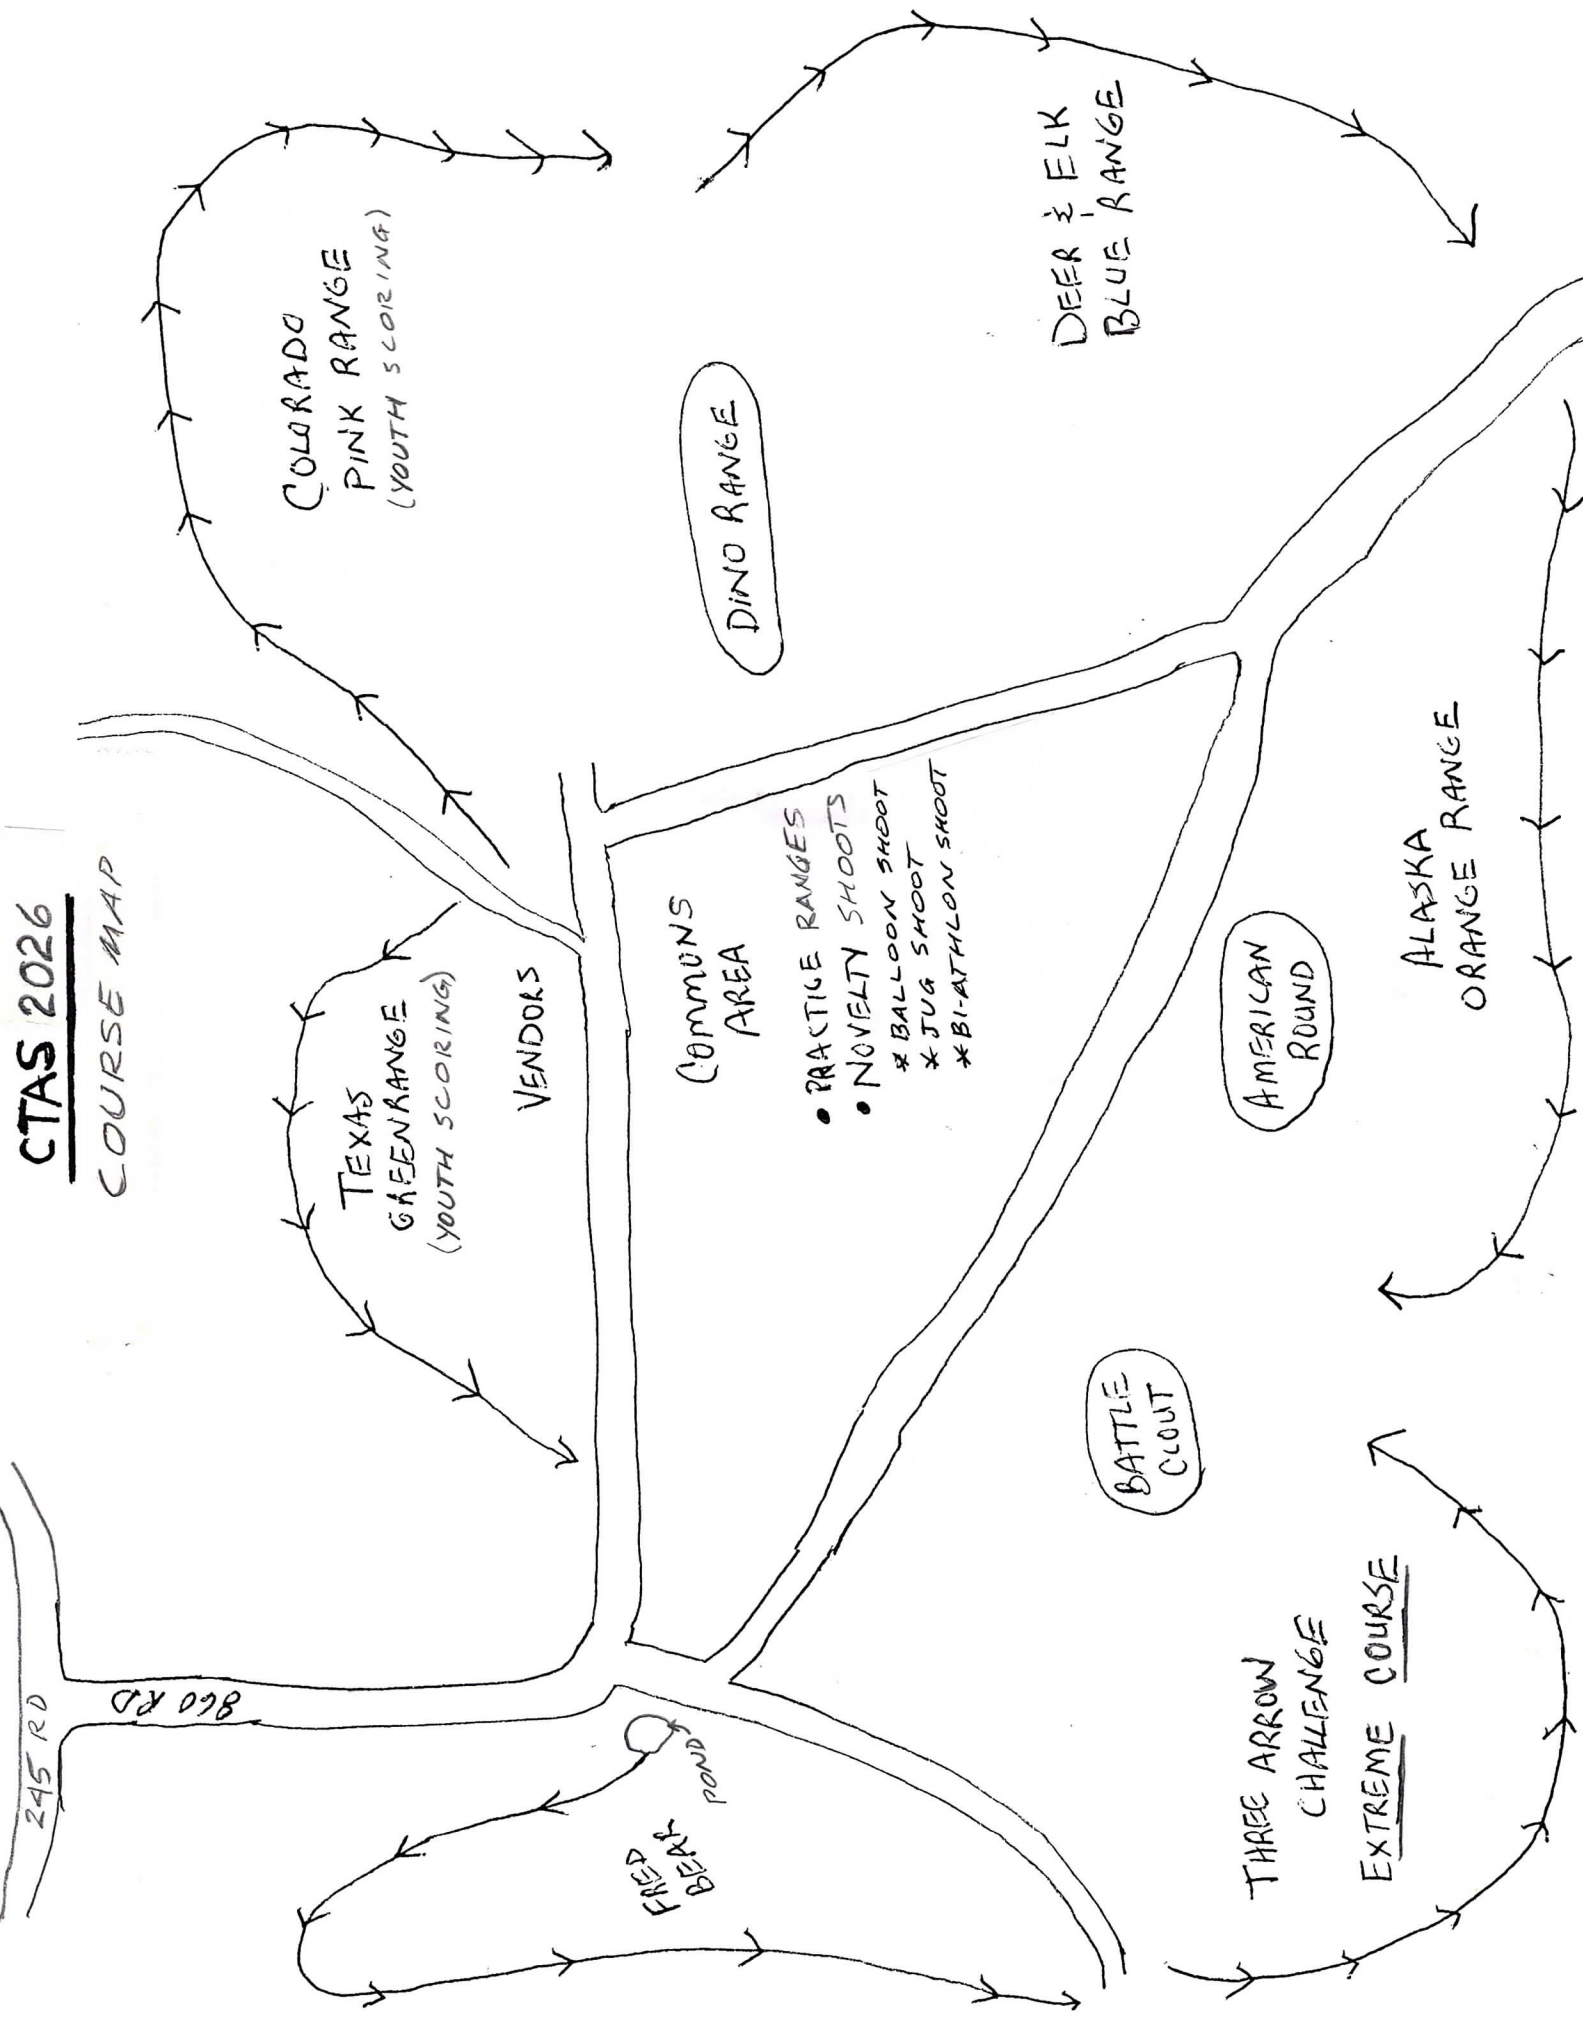

CTAS 2026

COURSE MAP

COLORADO
PINK RANGE
(YOUTH SCORING)

DINO RANGE

DEER & ELK
BLUE RANGE

TEXAS
GREENRANGE
(YOUTH SCORING)

VENDORS

COMMONS
AREA

- PRACTICE RANGES
- NOVELTY SHOOT
 - * BALLOON SHOOT
 - * JUG SHOOT
 - * BIATHLON SHOOT

AMERICAN
ROUND

ALASKA
ORANGE RANGE

BATTLE
CLOUT

THREE ARROW
CHALLENGE

EXTREME COURSE

245 RD

860 RD

FRED BEAR
POND